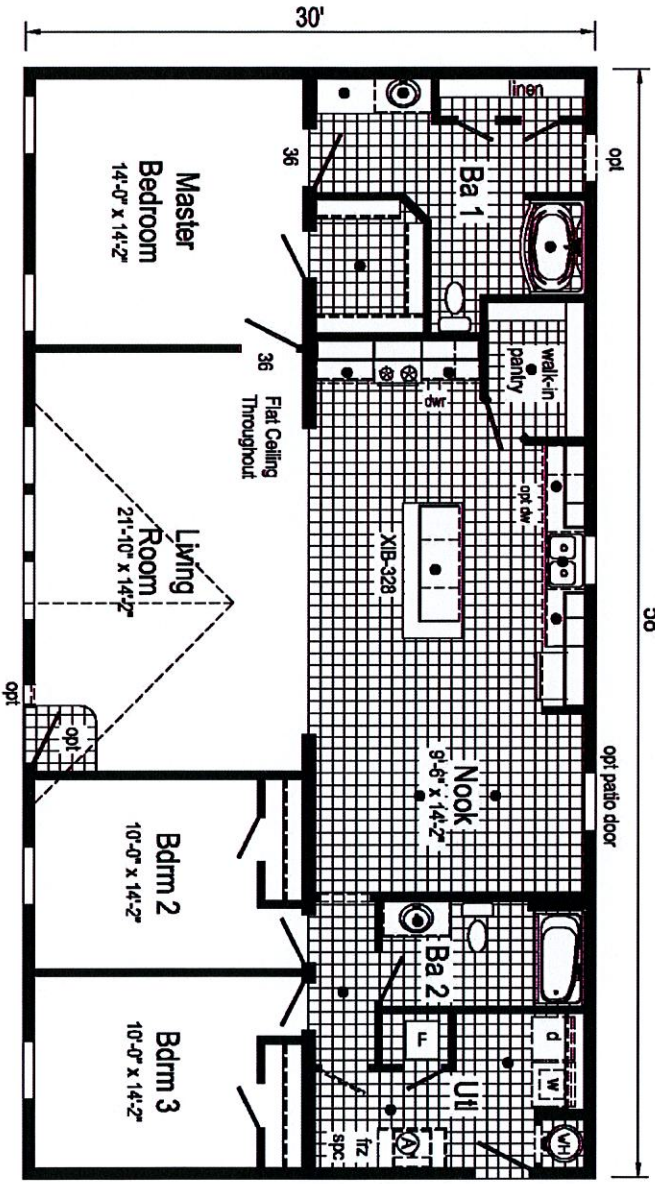

**Optional Glamour Bath
& Opt. Double Lav
Base with Drawers**

**Optional Kitchen & Nook
Drywall Soffit with Wood
Ceiling Beams**
Additional can lights shown.

1B1004-V 3258 Approx. 1740 Sq. Ft.

Mitchell Max 32

● = Std. can light

Builder: R-Well Housing Group, LLC - Subsidiary of The Commodore Corp.	Model/Eng. No.: 1B1004-V
Title: Literature	LT
Revision Number	3258
Scale: 1/8" = 1'-0"	Reference: B32581-A
Date	3/5/19
Drawn By: OV	Checked By: DR
Page: 1	Page: 1