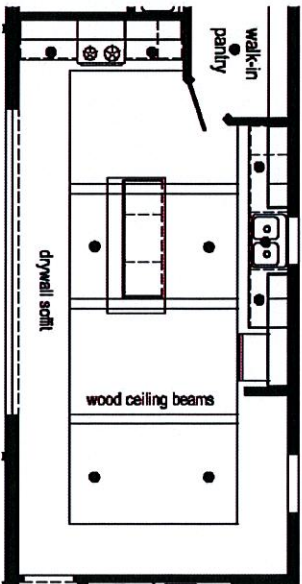

**Optional Glamour Bath
& Opt. Double Lav
Base with Drawers**

**Optional Kitchen & Nook
Drywall Soffit with Wood
Ceiling Beams**
Additional can lights shown.

1B1004-V 3258 Approx. 1740 Sq. Ft.

Mitchell Max 32

● = Std. can light

Builder: R-Well Housing Group, LLC - Subsidiary of The Commodore Corp.	Model/Eng. No.: 1B1004-V
Title: Literature	LT
Revision Number	3258
Scale: 1/8" = 1'-0"	Reference: B32581-A
Date	3/5/19
Drawn By: OV	Checked By: DR
Page: 1	Page: 1