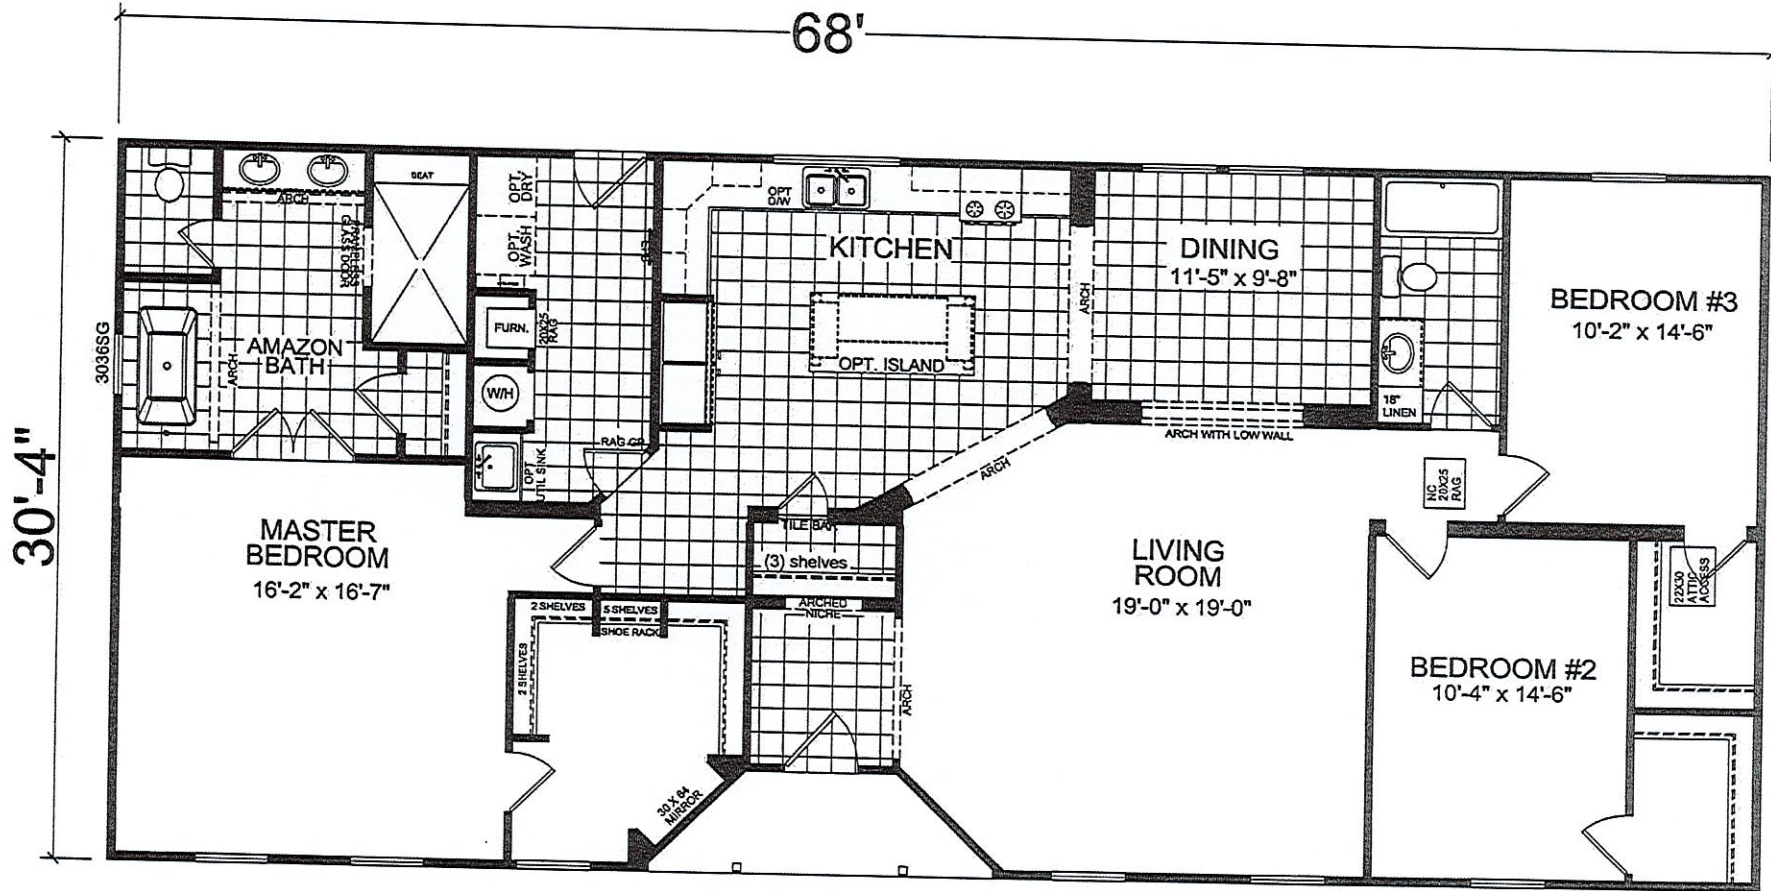

MODEL 23-3266-01 041117 (Rev. 041817 CB)

3 BDRM, 2 BATH
 ACTUAL SIZE: 68'-0" X 30'-4"
 TOTAL AREA: 2017 SQ.FT. EXCLUDING PORCH

MATERIALS AND SPECIFICATIONS SUBJECT TO CHANGE WITHOUT NOTICE FOR PRODUCTION AND CODE PURPOSES. ALL DIMENSIONS ARE NOMINAL AND APPROXIMATE. SQUARE FOOTAGE IS MEASURED FROM EXTERIOR WALL TO EXTERIOR WALL AND IS A APPROXIMATE FIGURE. THIS DRAWING IS A RENDERING AND IS MEANT FOR SALE PURPOSES ONLY.